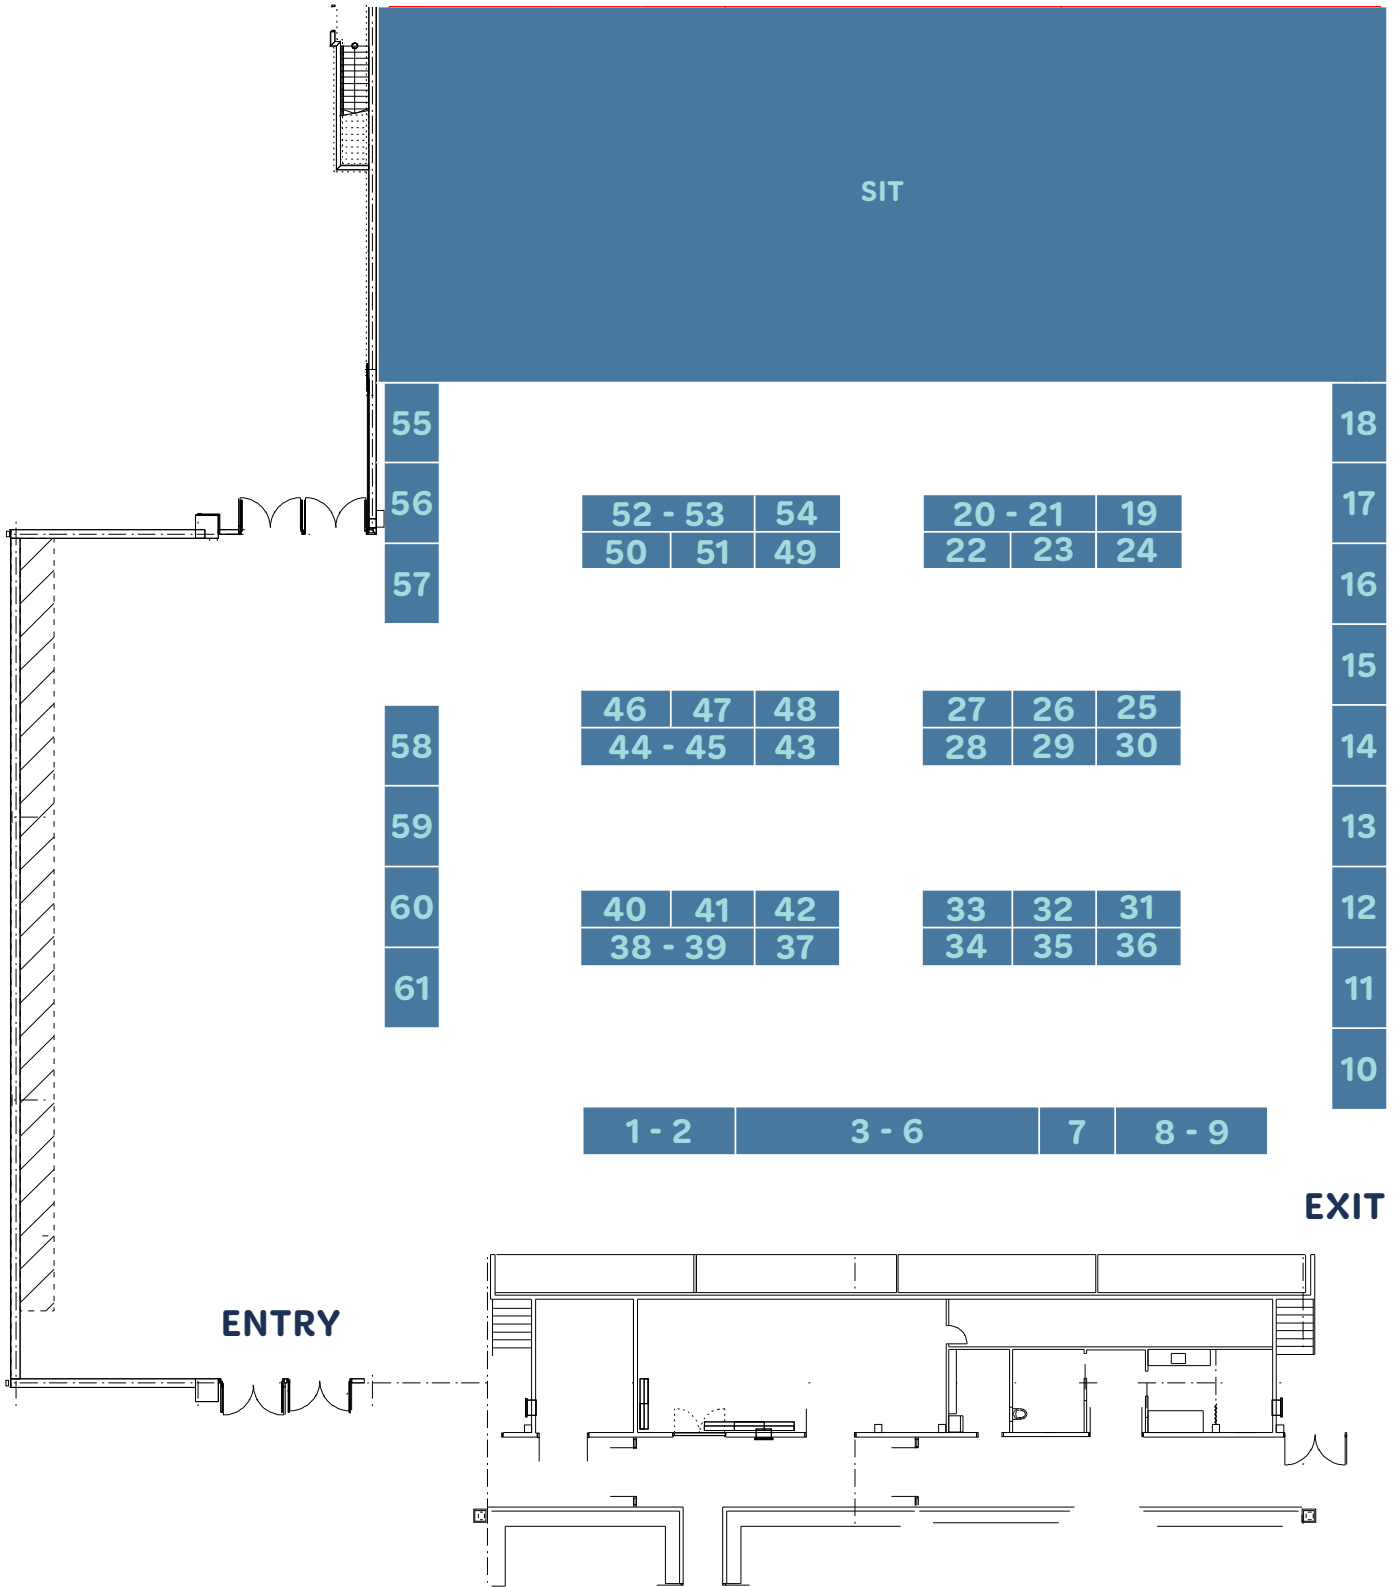

FLOORPLAN

This floorplan was correct at the time of print, however it is subject to changes without notice

EXHIBITOR LIST

1-2	University of Otago	37	South Port Ltd
3-6	Front-Line Training	38-39	Advanced Manufacturing Aotearoa, Engage & Southland Engineering Businesses
7	Rio Tinto NZAS	40	University of Canterbury
8-9	New Zealand Police	41	Chartered Accountants Australia & New Zealand
10-18	Otago Polytechnic	42	Studylink
19	Southern Group Training Trust	43	Shand Thomson
20-21	Alliance Group	44-45	Skills Trade & Institute
22	Lincoln University	46	Fonterra
23	Tertiary Education Commission	47	Florence Nightingale Agency
24	New Zealand College of Chiropractic	48	Electoral Commission
25	Agricentre South	49	TBC
26	Pacific International Hotel Management School (PIHMS)	50	Queenstown Resort College
27	The Royal New Zealand College of General Practitioners	51	Aquaculture New Zealand
28	Yoobee Colleges & New Zealand School of Tourism	52-53	SBS Bank
29	Findex	54	TBC
30	Survey and Spatial NZ – Southland Branch	55	Te Tāhuhu o te Mātauranga - Ministry of Education
31	The Y Southland	56	Southern Wings Ltd
32	Connexis	57	Discover Forestry
33	EarnLearn	58	BCITO
34	MITO	59	McIntyre Dick
35	Open Polytechnic	60-61	Defence Recruiting
36	HW Richardson Group	62-76	Southern Institute of Technology